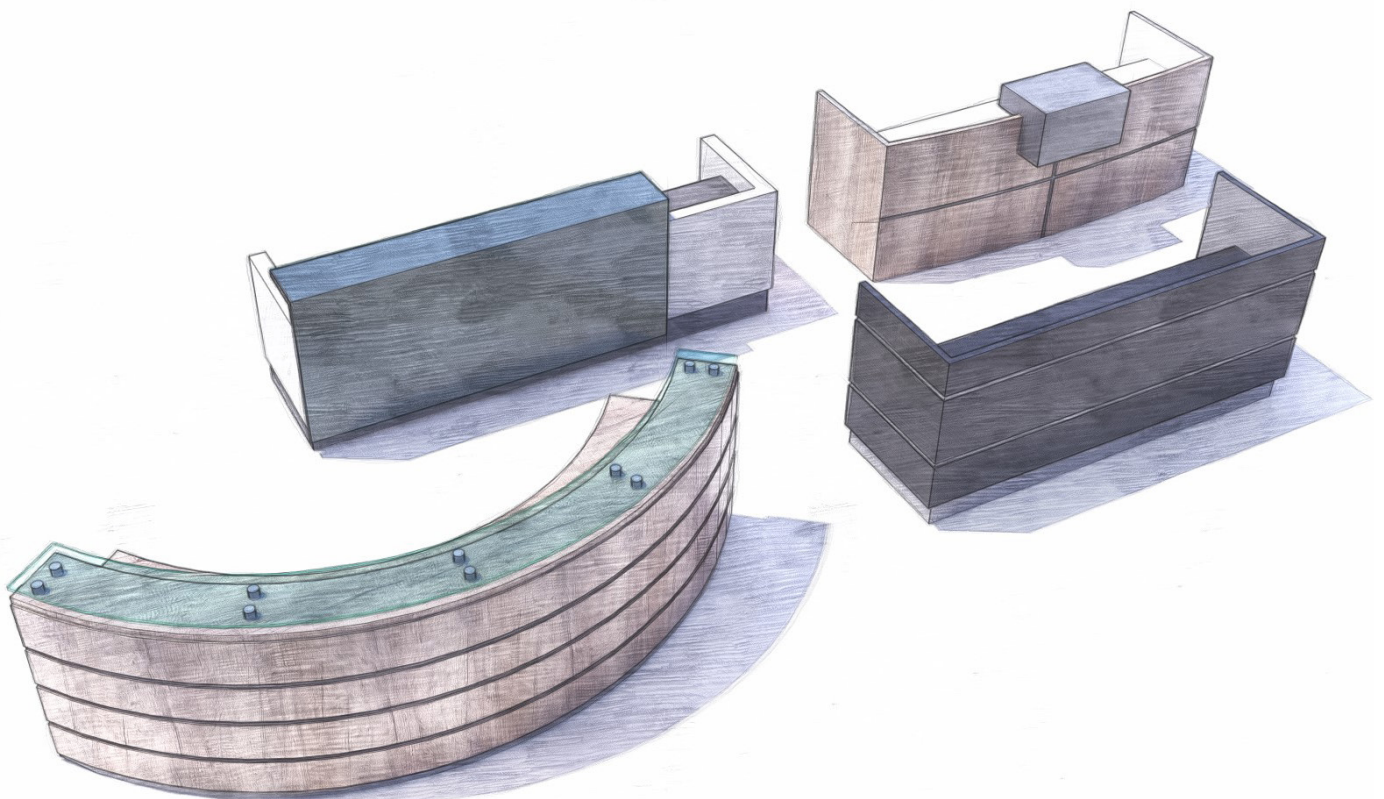

The AIXA logo is a black square with the word "AIXA" in white, sans-serif capital letters. To the right of the text is a vertical bar with four colored segments: green at the top, orange, blue, and a thin white line at the bottom.

AIXA

A detailed architectural rendering of a modern reception desk. The desk is curved and features a light-colored wood-grain finish with horizontal metallic bands. The top surface is a dark, reflective material. In the background, several people are seated at the desk, and a large indoor plant is visible. The scene is set in a bright, modern interior space.

Recepción

La primer imagen tiene un peso importante, por eso nuestras modelos proponen una linea de recepciones que se adaptan a todas las necesidades de espacio y funcionalidad, creando ambientes modernos y sofisticados que reflejan la seriedad que toda empresa necesita.

Modelo: RFU

Medidas totales disponibles:

2400x800x1100mm

3600x800x1100mm

Modelo: RCU

Medidas totales disponibles:

1200x800x1100mm

2400x800x1100mm