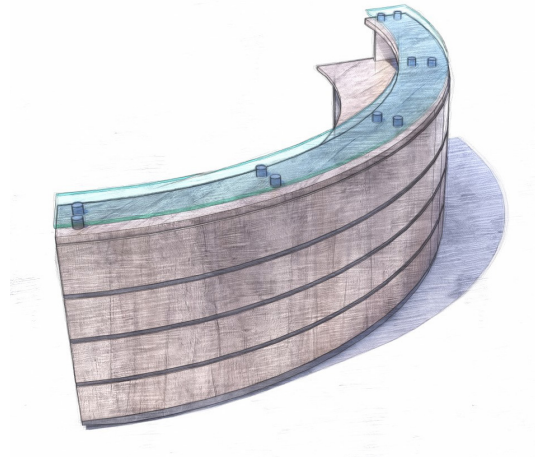

AIXA

A detailed architectural rendering of a modern reception desk. The desk is curved and features a light-colored wood-grain finish with horizontal metallic bands. The top surface is a dark, reflective material. In the background, several people are seated at the desk, and a large indoor plant is visible. The scene is set in a bright, modern interior space.

Recepción

La primer imagen tiene un peso importante, por eso nuestras modelos proponen una linea de recepciones que se adaptan a todas las necesidades de espacio y funcionalidad, creando ambientes modernos y sofisticados que reflejan la seriedad que toda empresa necesita.