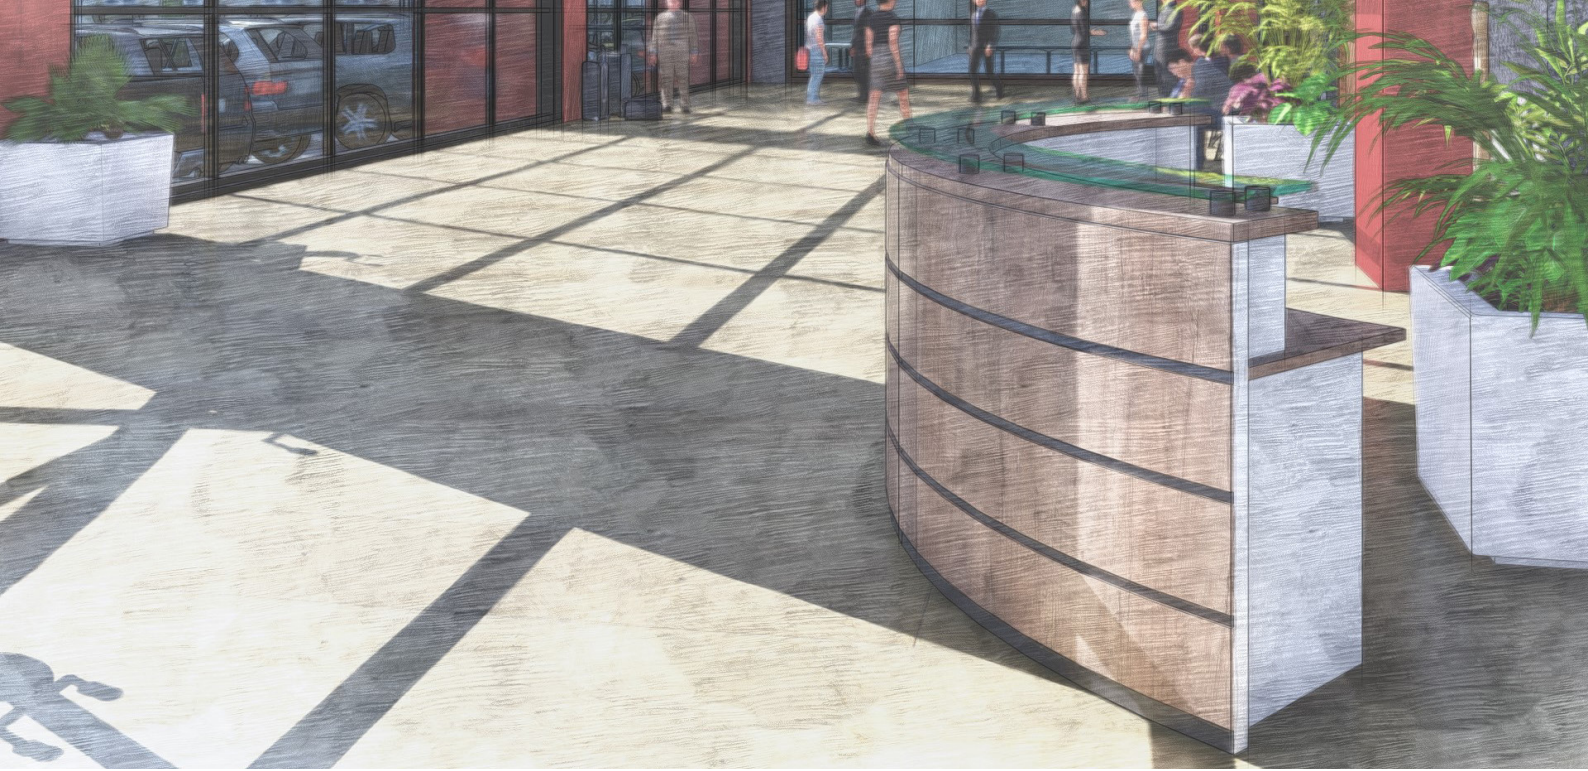

La primer imagen tiene un peso importante, por eso nuestras modelos proponen una linea de recepciones que se adaptan a todas las necesidades de espacio y funcionalidad, creando ambientes modernos y sofisticados que reflejan la seriedad que toda empresa necesita.